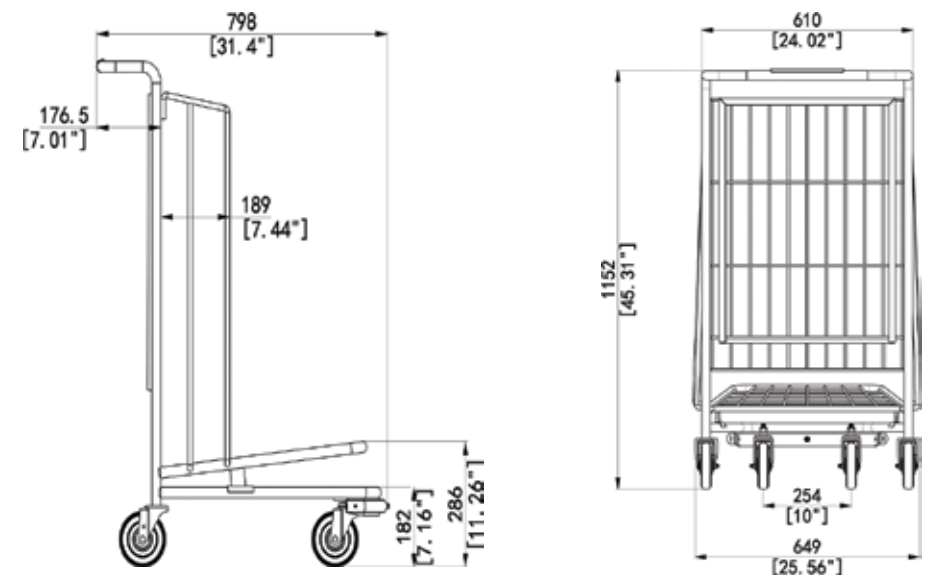

model **C0700**

TOTAL CAPACITY	13,464 in ³	220 L
BASKET CAPACITY - UPPER		
BASKET CAPACITY - LOWER		
BASKET CAPACITY - REAR		
LOWER TRAY CAPACITY	13,464 in ³	220 L
LOWER TRAY CAPACITY - REAR		
NESTING DISTANCE	9.45"	240 mm
WEIGHT	54.6 lbs	24.8 kg
STANDARD FEATURES	E-Coat + Powder Coat Snap down handle Integrated Ad Panel Lower Tray 5" Polyurethane wheels	

*Dimensions (inches/mm)