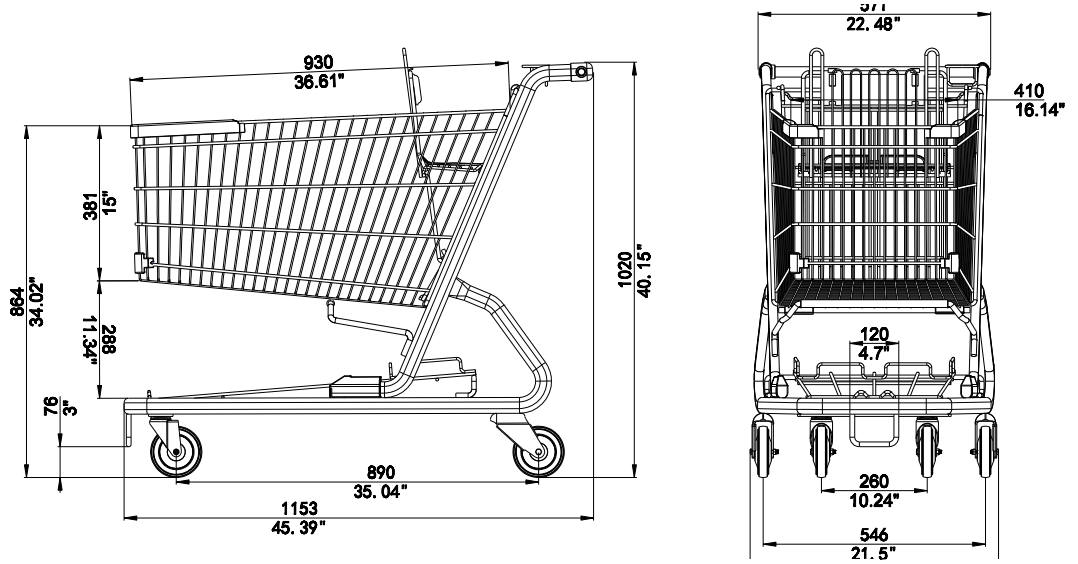

model OX4

TOTAL CAPACITY	13,464 in³	220 L
BASKET CAPACITY - UPPER	9,486 in³	155 L
BASKET CAPACITY - LOWER		
BASKET CAPACITY - REAR		
LOWER TRAY CAPACITY	3,978 in³	65 L
LOWER TRAY CAPACITY - REAR		
NESTING DISTANCE	10.63"	27 mm
WEIGHT	66 lbs	30 kg
STANDARD FEATURES	E-Coat + Grey Powder Coat Finish Child Seat with Nylon Belt Buckle 1" Roundbar Handle Integrated Cup Holder Protective Bumpers Lower Tray Nesting Rub Rail Protectors Caster Protectors	Caster Lift-Assists 5" P/U Premium Wheels with Snow/Dust Caps

AVAILABLE FEATURES	Custom Colours Handle Artwork Deposit Device Phone Holder Systec Ergonomic Anti-Static, Anti-Microbial Handle	Systec SmartSafe Retractable Child Belt Ad Panel Gatekeeper Anti-Theft Components

5181 Everest Drive Mississauga, Ontario L4W 2R2
1.888.473.3629 | www.instorecorp.com

*Dimensions (inches/mm)