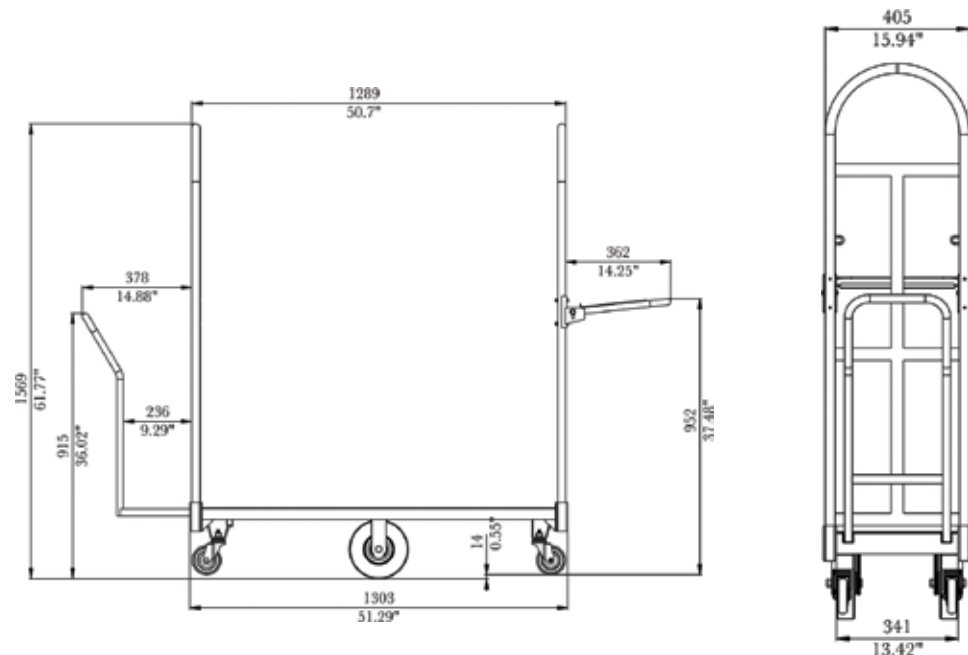

model UBoat48

TOTAL CAPACITY 38,556 in³ 630 L

BASKET CAPACITY - UPPER

BASKET CAPACITY - LOWER

BASKET CAPACITY - REAR

LOWER TRAY CAPACITY 38,556 in³ 630 L

LOWER TRAY CAPACITY - REAR

NESTING DISTANCE

WEIGHT 87 lbs 39.5 kg

STANDARD FEATURES
Folding ledge
Cardboard Holder
Removable Centre Shelf
Galvanized Steel

AVAILABLE FEATURES
Custom Colours
Zinc Plating
Textured Finish
Chrome Powder Coat
Customized Finish

5181 Everest Drive Mississauga, Ontario L4W 2R2
1.888.473.3629 | www.instorecorp.com

*Dimensions (inches/mm)