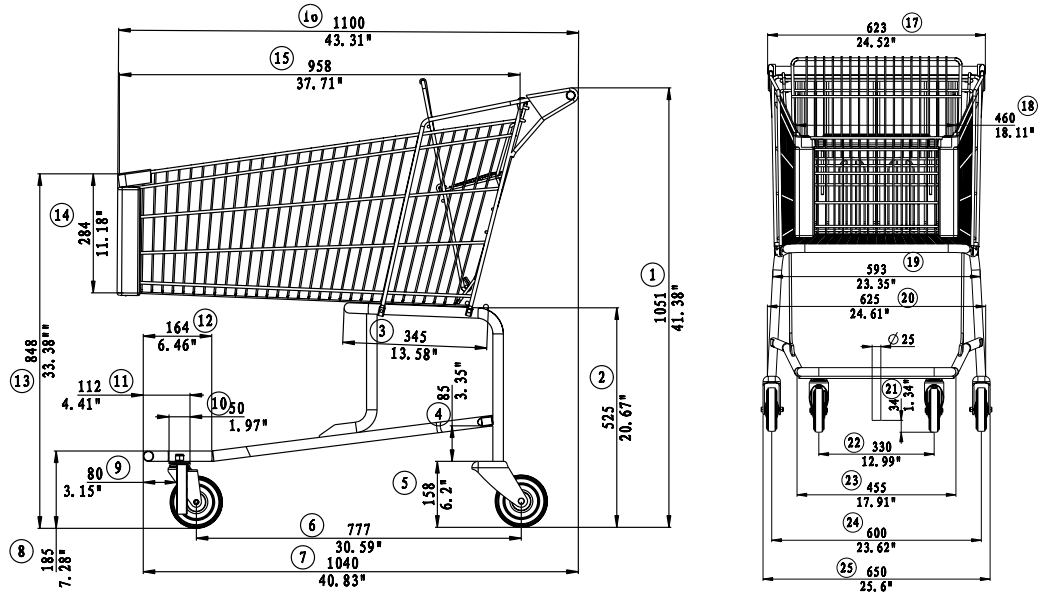

model 1234 **Vermaport**

TOTAL CAPACITY	10,893 in³	178 L
BASKET CAPACITY - UPPER	10,893 in³	178 L
BASKET CAPACITY - LOWER		
BASKET CAPACITY - REAR		
LOWER TRAY CAPACITY		
LOWER TRAY CAPACITY - REAR		
NESTING DISTANCE	13.58"	345 mm
WEIGHT	57.2 lbs	26 kg
STANDARD FEATURES	E-Coat + Powder Coat 1" round handle Bumpers 5" Polyurethane wheels ASTM approved Nylon Seatbelt	

AVAILABLE FEATURES	Custom Colours	Cup/Floral Holder
	Custom Finishes	Bag Hook
	Cart Locks	Scanner Holder
	Anti-Static Wheel	Cart Containment Components (Factory Installed)
	Ergonomic Handle	
	Custom Leg hole covers	

5181 Everest Drive Mississauga, Ontario L4W 2R2
1.888.473.3629 | www.instorecorp.com

*Dimensions (mm)