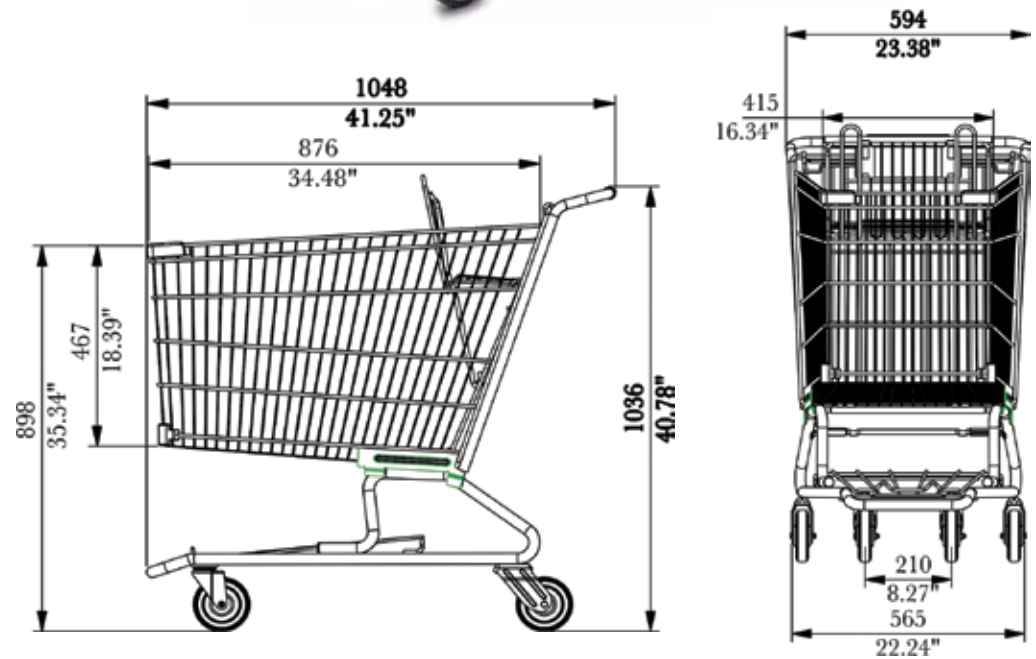

model X4

TOTAL CAPACITY	13,158 in³	215 L
BASKET CAPACITY - UPPER	11,016 in³	180 L
BASKET CAPACITY - LOWER		
BASKET CAPACITY - REAR		
LOWER TRAY CAPACITY	2,142 in³	35 L
LOWER TRAY CAPACITY - REAR		
NESTING DISTANCE	10.55"	268 mm
WEIGHT	57.7 lbs	26.2 kg
STANDARD FEATURES	E-Coat + Powder Coat 1" round handle Bumpers 5" Polyurethane wheels ASTM approved Nylon Seatbelt	

AVAILABLE FEATURES	Custom Colours	Cup/Floral Holder
	Custom Finishes	Bag Hook
	Cart Locks	Scanner Holder
	Anti-Static Wheel	Cart Containment Components (Factory Installed)
	Ergonomic Handle	
	Custom Leg hole covers	

5181 Everest Drive Mississauga, Ontario L4W 2R2
1.888.473.3629 | www.instorecorp.com

*Dimensions (inches/mm)